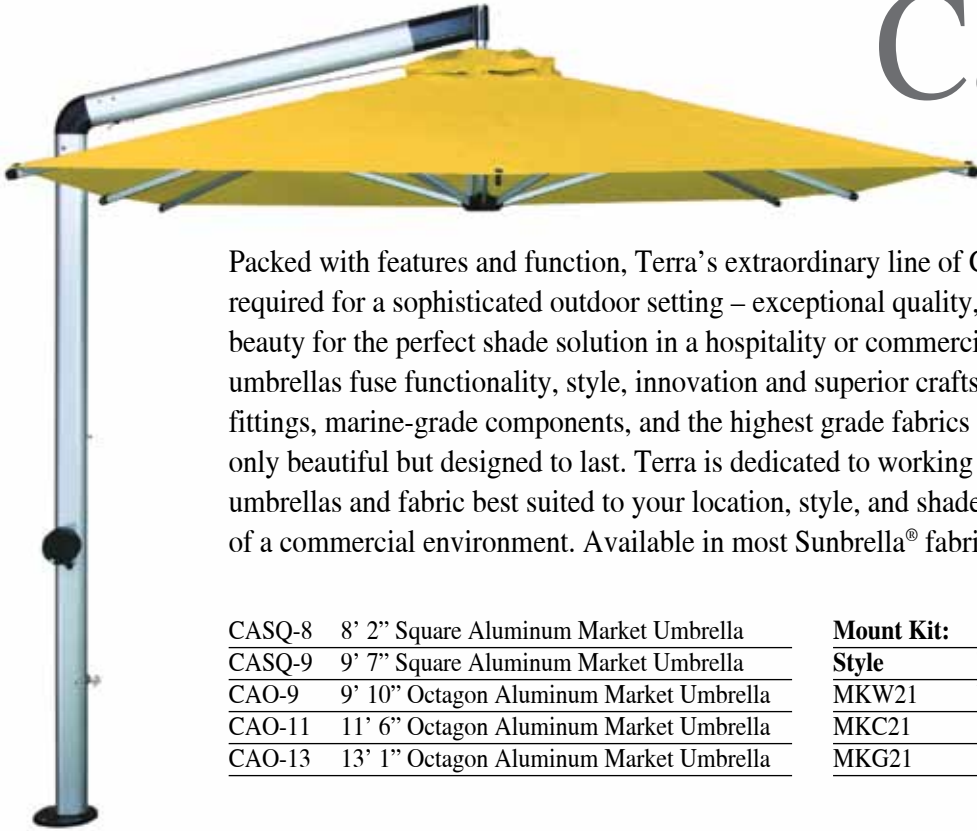

Cantilever

Packed with features and function, Terra's extraordinary line of Cantilever umbrellas offers everything required for a sophisticated outdoor setting – exceptional quality, functionality, durability, and hard-to-beat beauty for the perfect shade solution in a hospitality or commercial setting. Our multi-position Cantilever umbrellas fuse functionality, style, innovation and superior craftsmanship. Aluminum masts, stainless-steel fittings, marine-grade components, and the highest grade fabrics combine to create umbrellas that are not only beautiful but designed to last. Terra is dedicated to working with design professionals to help select the umbrellas and fabric best suited to your location, style, and shade needs, and to withstand the wear and tear of a commercial environment. Available in most Sunbrella® fabrics.

CASQ-8	8' 2" Square Aluminum Market Umbrella
CASQ-9	9' 7" Square Aluminum Market Umbrella
CAO-9	9' 10" Octagon Aluminum Market Umbrella
CAO-11	11' 6" Octagon Aluminum Market Umbrella
CAO-13	13' 1" Octagon Aluminum Market Umbrella

Mount Kit:	
Style	Description
MKW21	Wood Deck
MKC21	Concrete
MKG21	In Ground

Bases:	
Style	Description
MBS29	Square
MBO33	Round