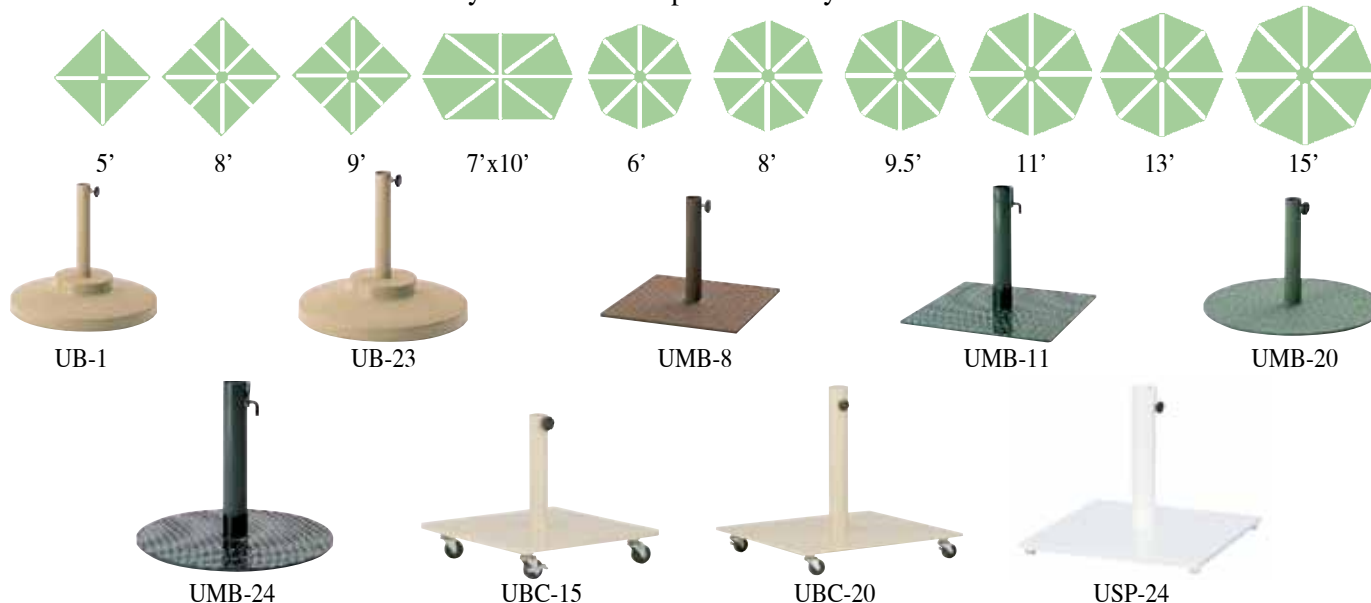

Umbrella Sizes, Shapes & Bases

Terra market umbrellas come in a variety of sizes and shapes and sturdy bases of aluminum or steel with or without castors.